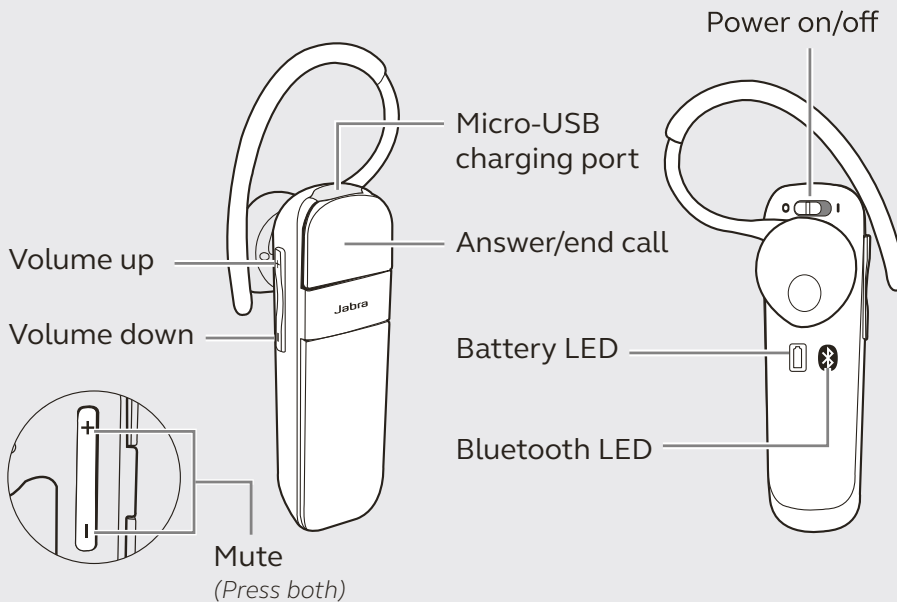

The Talk 15 SE gets the most out of your media, letting you wirelessly stream GPS directions, music and podcasts from your mobile phone.

Long lasting wireless calls

With up to 7 hours of calls and up to 14 days of standby time, make reliable Bluetooth wireless calls throughout the day on a single charge.

HOW TO PAIR

First time pairing

1. Slide the On/Off switch to On. The Bluetooth LED will flash blue.
2. Turn on Bluetooth on your smartphone and select the Jabra Talk 15 SE from the list of available devices.

HOW TO USE

Note: Fully charge the headset before first use.

	FEATURES	BENEFITS
Audio	HD Voice* for high definition sound quality	Crystal clear call quality
Connectivity	Bluetooth® 5.0	No audio dropouts or interruptions
	A2DP technology	Allows you to stream music, podcasts and GPS
	Multi-connect	Connects to 2 Bluetooth devices simultaneously
	Jabra Status LEDs	Shows connection status and battery status
Ease of use	Power nap up to 300 days	Enables battery saving mode
	Ultimate Comfort Eargels	All-day perfect fit
	2 different sizes earhooks	Supports wearing on both right and left ear for improved comfort and fit
	Up to 7 hours of talk time	Stay connected longer
	Voice Guidance	Tells your battery and connection status
Compatibility	For compatibility information go to Jabra.com	