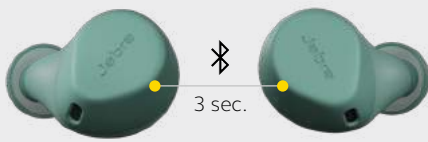

Great sound is nothing without comfort

We've made Elite 7 Active big on tech but small on size, for our most comfortable fit yet. Lightweight at just 5.5g / 0.2oz each and 16% smaller than Elite Active 75t (our previous smallest earbuds), they also feature a re-engineered EarGel™ design, for a more tapered, rounded fit that molds to the shape of your ear.

Use either bud, with mono mode

Mono mode lets you use either bud independently. Keep the one you're not using in the case, and you can even extend your battery by using one and charging the other.

Fast access to voice assistants

Alexa Built-in and Google Assistant* are at your command. Just tap the bud to check the weather for your run, call a contact while you're out, or ask for café opening times when you need to fuel up.

Discreet but durable. Lightweight but heavy-duty.

Perfect for the outdoors, these IP57-rated buds are waterproof, sweatproof, and workout-proof, and come with a 2-year warranty when you register your buds in the Jabra sound+ app.

HOW TO PAIR

Push the buttons on both earbuds for three seconds and then follow the voice instructions to pair to your device.