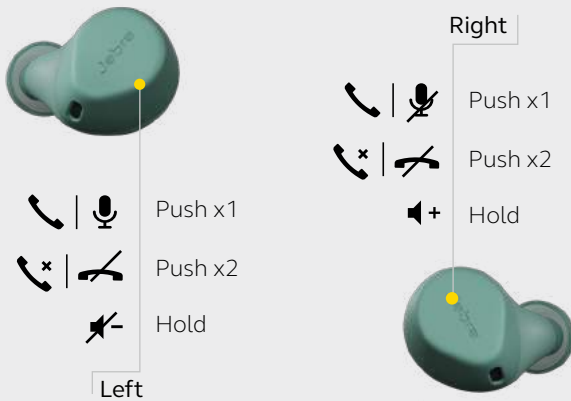

HOW TO CHARGE

Up to 30 hours charge on-the-go

Up to 8 hours battery

HOW TO USE – CALLS*

HOW TO USE – MUSIC*

Tap both buttons simultaneously to power off
Press any button to power on

	FEATURES	BENEFITS
Connectivity	Phone, Computer, Tablet, Sports Watch	Connect to a range of devices
	Bluetooth® 5.2	No audio dropouts or interruptions
	Bluetooth Connectivity	Pair up to 8 devices
Audio	Adjustable ANC	Gives you complete control over your level of noise cancellation
	Adjustable HearThrough	Lets you hear the outside world without removing your earbuds
	Noise isolating fit	Designed to block out external sounds
	AAC and SBC Codecs	Enhanced sound performance
	Customizable Equalizer	Hear your music your way with a customizable equalizer, available in the Jabra Sound+ app
	MySound	Tailor your music to your individual hearing profile, available in the Jabra Sound+ app
	MyFit	MyFit tests your earbuds' seal, for improved Active Noise Cancellation (ANC), and better sound performance
Ease of use	Use either earbud	Use independently for flexibility
	Rechargeable Battery	Up to 8 hours battery in the buds, and up to 30 hours with the case
	Fast Charge	5 minutes of charge gets you up to an hour of battery
	Wireless Charging	Compatible with Qi-enabled wireless charging pads (wireless charger not included)
	MyControls	Configure your button functions with MyControls, available in the Jabra Sound+ app
	Name your headset	Use the Jabra Sound+ app to give your best buds a nickname, and help them stand out from your other Bluetooth devices
	Voice Assistant Enabled	Alexa Built-in, Google Assistant (Android only) and Siri, activated by tapping your earbud, set-up in MyControls
Design & comfort	ShakeGrip™	Higher friction material that helps the bud stay securely in the ear
	Closed earbud design	Designed to achieve a sealed fit that helps with noise isolation
	Accessories	3 pairs of oval silicon EarGels™ (S, M, L) and a USB-C cable
Durability	IP57	Waterproof and made from premium, durable materials with a 2-year warranty against dust and water**
App	Jabra Sound+	Access MyControls, MySound, call settings and more