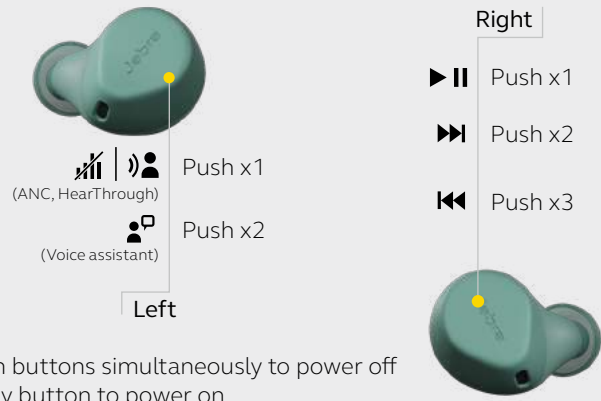

HOW TO CHARGE

Up to 30 hours charge on-the-go

Up to 8 hours battery

HOW TO USE – CALLS*

HOW TO USE – MUSIC*

Tap both buttons simultaneously to power off
Press any button to power on

	FEATURES	BENEFITS
Connectivity	Phone, Computer, Tablet, Sports Watch	Connect to a range of devices
	Bluetooth® 5.2	No audio dropouts or interruptions
	Bluetooth Connectivity	Pair up to 8 devices
Audio	Adjustable ANC	Gives you complete control over your level of noise cancellation
	Adjustable HearThrough	Lets you hear the outside world without removing your earbuds
	Noise isolating fit	Designed to block out external sounds
	AAC and SBC Codecs	Enhanced sound performance
	Customizable Equalizer	Hear your music your way with a customizable equalizer, available in the Jabra Sound+ app
	MySound	Tailor your music to your individual hearing profile, available in the Jabra Sound+ app
	MyFit	MyFit tests your earbuds' seal, for improved Active Noise Cancellation (ANC), and better sound performance
Ease of use	Use either earbud	Use independently for flexibility
	Rechargeable Battery	Up to 8 hours battery in the buds, and up to 30 hours with the case
	Fast Charge	5 minutes of charge gets you up to an hour of battery
	Wireless Charging	Compatible with Qi-enabled wireless charging pads (wireless charger not included)
	MyControls	Configure your button functions with MyControls, available in the Jabra Sound+ app
	Name your headset	Use the Jabra Sound+ app to give your best buds a nickname, and help them stand out from your other Bluetooth devices
	Voice Assistant Enabled	Alexa Built-in, Google Assistant (Android only) and Siri, activated by tapping your earbud, set-up in MyControls
Design & comfort	ShakeGrip™	Higher friction material that helps the bud stay securely in the ear
	Closed earbud design	Designed to achieve a sealed fit that helps with noise isolation
	Accessories	3 pairs of oval silicon EarGels™ (S, M, L) and a USB-C cable
Durability	IP57	Waterproof and made from premium, durable materials with a 2-year warranty against dust and water**
App	Jabra Sound+	Access MyControls, MySound, call settings and more